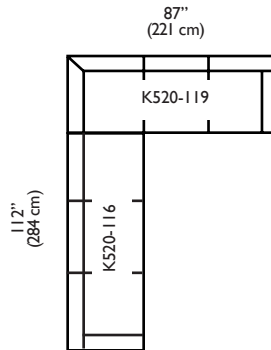

# Dorset Sectional

Shown in fabric 19119-19, contrast welt 19119-89, throw pillows in fabric 32060-01 and kidney pillow in fabric 12882-11

Overall Height: 33" Seat Height: 21" Seat Depth: 22" Arm Height: 24"

Standard Features	K520-010 Corner	K520-011 Wedge	K520-041 Armless Loveseat	K520-110 Right Seat Chaise	K520-111 Left Seat Chaise	K520-114 Right 2-Seat End	K520-115 Left 2-Seat End
Tight Back	✓	✓	✓	✓	✓	✓	✓
One 16" Contrasting Down Throw Pillow	✓	✓	N/A	✓	✓	✓	✓
Wooden Leg Finish Choices	✓	✓	✓	✓	✓	✓	✓
300CC Cushion	✓	✓	✓	✓	✓	✓	✓
Suspension System	sinuous	sinuous	sinuous	sinuous	sinuous	sinuous	sinuous
<b>Options — See Price List for Prices</b>							
Feather Soft Cushion Package	✓	✓	✓	✓	✓	✓	✓
Fringe (BLF)	✓	✓	N/A	✓	✓	✓	✓
Contrasting Welt and Button (CW)	✓	✓	✓	✓	✓	✓	✓
Fitted Arm Covers	N/A	N/A	N/A	✓	✓	✓	✓
M850 Cushion	✓	✓	✓	✓	✓	✓	✓
Extra Firm Cushion	✓	✓	✓	✓	✓	✓	✓

# Dorset Sectional

*\*This style also available with a chrome leg. Use the following style numbers to order:*

*K520C-010 or K520C-011  
K520C-110 or K520C-111  
K520C-114 or K520C-115  
K520C-116 or K520C-117  
K520C-118 or K520C-119  
K520C-126 or K520C-127  
K520C-041*