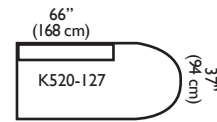

# Dorset Sectional

Shown in fabric 19119-19, contrast welt 19119-89, throw pillows in fabric 32060-01 and kidney pillow in fabric 12882-11

Overall Height: 33" Seat Height: 21" Seat Depth: 22" Arm Height: 24"

Standard Features	K520-010 Corner	K520-011 Wedge	K520-041 Armless Loveseat	K520-110 Right Seat Chaise	K520-111 Left Seat Chaise	K520-114 Right 2-Seat End	K520-115 Left 2-Seat End
Tight Back	✓	✓	✓	✓	✓	✓	✓
One 16" Contrasting Down Throw Pillow	✓	✓	N/A	✓	✓	✓	✓
Wooden Leg Finish Choices	✓	✓	✓	✓	✓	✓	✓
300CC Cushion	✓	✓	✓	✓	✓	✓	✓
Suspension System	sinuous	sinuous	sinuous	sinuous	sinuous	sinuous	sinuous
<b>Options — See Price List for Prices</b>							
Feather Soft Cushion Package	✓	✓	✓	✓	✓	✓	✓
Fringe (BLF)	✓	✓	N/A	✓	✓	✓	✓
Contrasting Welt and Button (CW)	✓	✓	✓	✓	✓	✓	✓
Fitted Arm Covers	N/A	N/A	N/A	✓	✓	✓	✓
M850 Cushion	✓	✓	✓	✓	✓	✓	✓
Extra Firm Cushion	✓	✓	✓	✓	✓	✓	✓

# Dorset Sectional

*\*This style also available with a chrome leg. Use the following style numbers to order:*

*K520C-010 or K520C-011  
K520C-110 or K520C-111  
K520C-114 or K520C-115  
K520C-116 or K520C-117  
K520C-118 or K520C-119  
K520C-126 or K520C-127  
K520C-041*