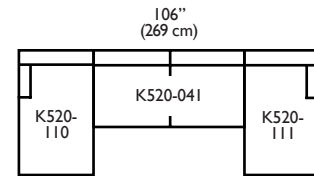

Standard Features	K520-010 Corner	K520-011 Wedge	K520-041 Armless Loveseat	K520-110 Right Seat Chaise	K520-111 Left Seat Chaise	K520-114 Right 2-Seat End	K520-115 Left 2-Seat End
Tight Back	✓	✓	✓	✓	✓	✓	✓
One 16" Contrasting Down Throw Pillow	✓	✓	N/A	✓	✓	✓	✓
Wooden Leg Finish Choices	✓	✓	✓	✓	✓	✓	✓
300CC Cushion	✓	✓	✓	✓	✓	✓	✓
Suspension System	sinuous	sinuous	sinuous	sinuous	sinuous	sinuous	sinuous
<b>Options — See Price List for Prices</b>							
Feather Soft Cushion Package	✓	✓	✓	✓	✓	✓	✓
Fringe (BLF)	✓	✓	N/A	✓	✓	✓	✓
Contrasting Welt and Button (CW)	✓	✓	✓	✓	✓	✓	✓
Fitted Arm Covers	N/A	N/A	N/A	✓	✓	✓	✓
M850 Cushion	✓	✓	✓	✓	✓	✓	✓
Extra Firm Cushion	✓	✓	✓	✓	✓	✓	✓

# Dorset Sectional

*\*This style also available with a chrome leg. Use the following style numbers to order:*

*K520C-010 or K520C-011  
K520C-110 or K520C-111  
K520C-114 or K520C-115  
K520C-116 or K520C-117  
K520C-118 or K520C-119  
K520C-126 or K520C-127  
K520C-041*