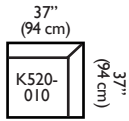

Dorset Sectional

*This style also available with a chrome leg. Use the following style numbers to order:

*K520C-010 or K520C-011
K520C-110 or K520C-111
K520C-114 or K520C-115
K520C-116 or K520C-117
K520C-118 or K520C-119
K520C-126 or K520C-127
K520C-041*