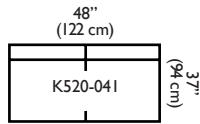

Dorset Sectional

*This style also available with a chrome leg. Use the following style numbers to order:

*K520C-010 or K520C-011
K520C-110 or K520C-111
K520C-114 or K520C-115
K520C-116 or K520C-117
K520C-118 or K520C-119
K520C-126 or K520C-127
K520C-041*