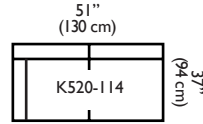

Dorset Sectional

*This style also available with a chrome leg. Use the following style numbers to order:

*K520C-010 or K520C-011
K520C-110 or K520C-111
K520C-114 or K520C-115
K520C-116 or K520C-117
K520C-118 or K520C-119
K520C-126 or K520C-127
K520C-041*