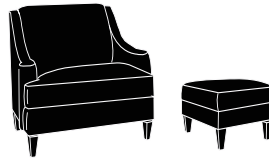

Dugal

Shown in fabric 10198-10, toss pillow fabric 19747-10. Espresso wood finish.

N630-002 Sofa: L89 x D38 x H34
cm: L226 x D97 x H86

Seat Height: 20" Seat Depth: 22" Arm Height: 22" Width Between Arms: 78"

N630-006 Chair: L36 x D38 x H34
cm: L91 x D97 x H86

N630-005 Ottoman: L36 x D25 x H18
cm: L91 x D64 x H46

Standard Features	N630-002	N630-006	N630-005
Tight Back	✓	✓	N/A
Two 20" Down Blend Throw Pillows (TP)	✓	N/A	N/A
Wooden Leg Finish Choices	✓	✓	✓
300CC Cushion	✓	✓	✓
Suspension System	sinuous	sinuous	webbing
Options—See Price List for Prices			
Feather Soft Cushion Package	✓	✓	✓
Fitted Arm Covers	✓	✓	N/A
Fringe	✓	✓	N/A
Extra Firm Cushion	✓	✓	N/A
Contrast Welt	✓	✓	✓