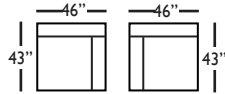

Small Armless - 061
L41" D43" H36"

Single Seat End - 112/113
LSE/RSE
L46" D43" H36"

Two Seat End - 114/115
LSE/RSE
L85" D43" H36"

Seat Height 21"
Seat Depth 23"
Arm Height 24"

This is a suggested fabric application and wood finish. Fabrics shown are subject to change.
Sizes and Dimensions will vary from piece to piece due to the individual hand craftsmanship used in every style we produce.
All furniture style names are for internal reference only, not intended for commercial use.

HAVENS SECTIONAL COLLECTION		
	Single Seat End	Small Armless
Standard Features		
22" Contrasting Down Blend Throw Pillow (TP1)	X	N/A
22" Contrasting Down Blend Throw Pillow (TP2)	X	N/A
Lisa Down-Blend Cushion	X	X
Sinuous Underconstruction	X	X
Options - See Price List for Prices		
Susan Down-Like Cushion	N/C	N/C
Katie Premium Down Blend Cushion	X	X
Fringe (BLF)	X	N/A
Contrast Welt (CW)	X	X
Decorative Trim (DT)	N/A	N/A
Ordering Instructions		
To Order, Please write the following:	Havens-112/113	Havens-061
Additional Slipcovers		
To Order, Please write the following:	Havens-SCO-112/113	Havens-SCO-061

Pattern Availability: RG, PS, NM, RS

ECLECTIC.SPIRITED.WONDERFULLY COMFORTABLE.

HAVENS • SLIPCOVER • LOOSE PILLOW BACK

2-Seat End*
L85" D43" H36"
**available as right or left seated*

Wedge
L56" D43" H36"
**available as right or left seated*

Single Seat End*
L46" D43" H36"
**available as right or left seated*

Small Armless
L41" D43" H36"

Corner
L43" D43" H36"
**available as right or left seated*