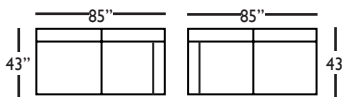

ECLECTIC.SPIRITED.WONDERFULLY COMFORTABLE.

HAVENS • SLIPCOVER • LOOSE PILLOW BACK

2-Seat End*
L85" D43" H36"
*available as right or left seated