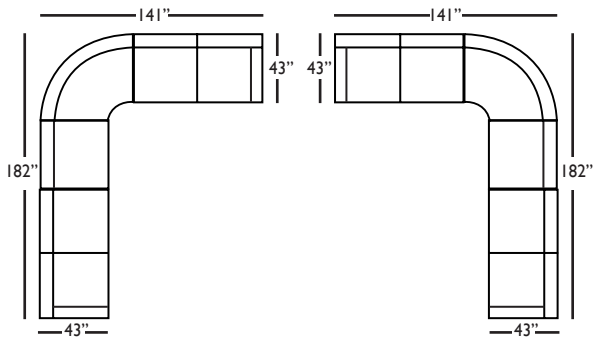

ECLECTIC.SPIRITED.WONDERFULLY COMFORTABLE.

HAVENS • SLIPCOVER • LOOSE PILLOW BACK