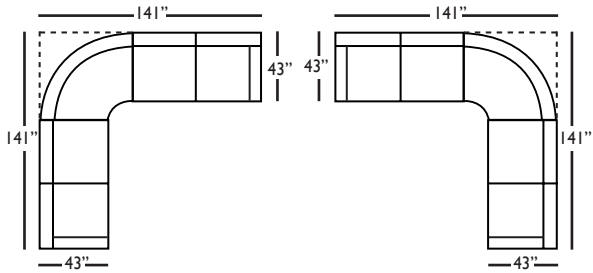

ECLECTIC.SPIRITED.WONDERFULLY COMFORTABLE.

HAVENS • SLIPCOVER • LOOSE PILLOW BACK