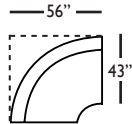

Small Armless - 061
L41" D43" H36"

Single Seat End - 112/113
LSE/RSE
L46" D43" H36"

Two Seat End - 114/115
LSE/RSE
L85" D43" H36"

Seat Height 21"
Seat Depth 23"
Arm Height 24"

This is a suggested fabric application and wood finish. Fabrics shown are subject to change.
Sizes and Dimensions will vary from piece to piece due to the individual hand craftsmanship used in every style we produce.
All furniture style names are for internal reference only, not intended for commercial use.

HAVENS SECTIONAL COLLECTION		
	Single Seat End	Small Armless
Standard Features		
22" Contrasting Down Blend Throw Pillow (TP1)	X	N/A
22" Contrasting Down Blend Throw Pillow (TP2)	X	N/A
Lisa Down-Blend Cushion	X	X
Sinuous Underconstruction	X	X
Options - See Price List for Prices		
Susan Down-Like Cushion	N/C	N/C
Katie Premium Down Blend Cushion	X	X
Fringe (BLF)	X	N/A
Contrast Welt (CW)	X	X
Decorative Trim (DT)	N/A	N/A
Ordering Instructions		
To Order, Please write the following:	Havens-112/113	Havens-061
Additional Slipcovers		
To Order, Please write the following:	Havens-SCO-112/113	Havens-SCO-061

Pattern Availability: RG, PS, NM, RS

ECLECTIC.SPIRITED.WONDERFULLY COMFORTABLE.

HAVENS • SLIPCOVER • LOOSE PILLOW BACK

2-Seat End*
L85" D43" H36"
**available as right or left seated*

Wedge
L56" D43" H36"
**available as right or left seated*

Single Seat End*
L46" D43" H36"
**available as right or left seated*

Small Armless
L41" D43" H36"

Corner
L43" D43" H36"
**available as right or left seated*