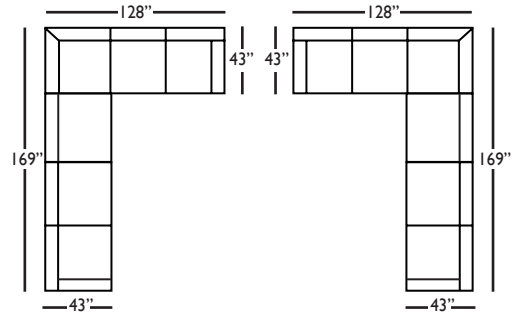

ECLECTIC.SPIRITED.WONDERFULLY COMFORTABLE.

HAVENS • SLIPCOVER • LOOSE PILLOW BACK