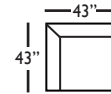

HAVENS SECTIONAL COLLECTION		
	Single Seat End	Small Armless
Standard Features		
22" Contrasting Down Blend Throw Pillow (TP1)	X	N/A
22" Contrasting Down Blend Throw Pillow (TP2)	X	N/A
Lisa Down-Blend Cushion	X	X
Sinuous Underconstruction	X	X
Options - See Price List for Prices		
Susan Down-Like Cushion	N/C	N/C
Katie Premium Down Blend Cushion	X	X
Fringe (BLF)	X	N/A
Contrast Welt (CW)	X	X
Decorative Trim (DT)	N/A	N/A
Ordering Instructions		
To Order, Please write the following:	Havens-112/113	Havens-061
Additional Slipcovers		
To Order, Please write the following:	Havens-SCO-112/113	Havens-SCO-061

Pattern Availability: RG, PS, NM, RS

ECLECTIC.SPIRITED.WONDERFULLY COMFORTABLE.

HAVENS • SLIPCOVER • LOOSE PILLOW BACK

2-Seat End*
L85" D43" H36"
**available as right or left seated*

Wedge
L56" D43" H36"
**available as right or left seated*

Single Seat End*
L46" D43" H36"
**available as right or left seated*

Small Armless
L41" D43" H36"

Corner
L43" D43" H36"
**available as right or left seated*