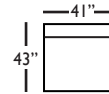

HAVENS SECTIONAL COLLECTION		
	Single Seat End	Small Armless
Standard Features		
22" Contrasting Down Blend Throw Pillow (TP1)	X	N/A
22" Contrasting Down Blend Throw Pillow (TP2)	X	N/A
Lisa Down-Blend Cushion	X	X
Sinuous Underconstruction	X	X
Options - See Price List for Prices		
Susan Down-Like Cushion	N/C	N/C
Katie Premium Down Blend Cushion	X	X
Fringe (BLF)	X	N/A
Contrast Welt (CW)	X	X
Decorative Trim (DT)	N/A	N/A
Ordering Instructions		
To Order, Please write the following:	Havens-112/113	Havens-061
Additional Slipcovers		
To Order, Please write the following:	Havens-SCO-112/113	Havens-SCO-061

Pattern Availability: RG, PS, NM, RS

ECLECTIC.SPIRITED.WONDERFULLY COMFORTABLE.

HAVENS • SLIPCOVER • LOOSE PILLOW BACK

2-Seat End*
L85" D43" H36"
**available as right or left seated*

Wedge
L56" D43" H36"
**available as right or left seated*

Single Seat End*
L46" D43" H36"
**available as right or left seated*

Small Armless
L41" D43" H36"

Corner
L43" D43" H36"
**available as right or left seated*