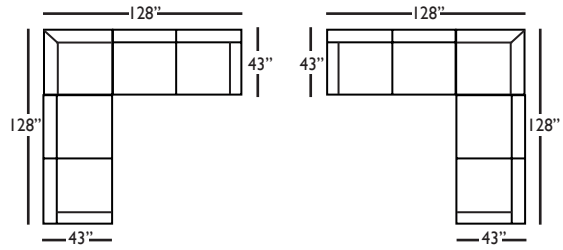

ECLECTIC.SPIRITED.WONDERFULLY COMFORTABLE.

HAVENS • SLIPCOVER • LOOSE PILLOW BACK