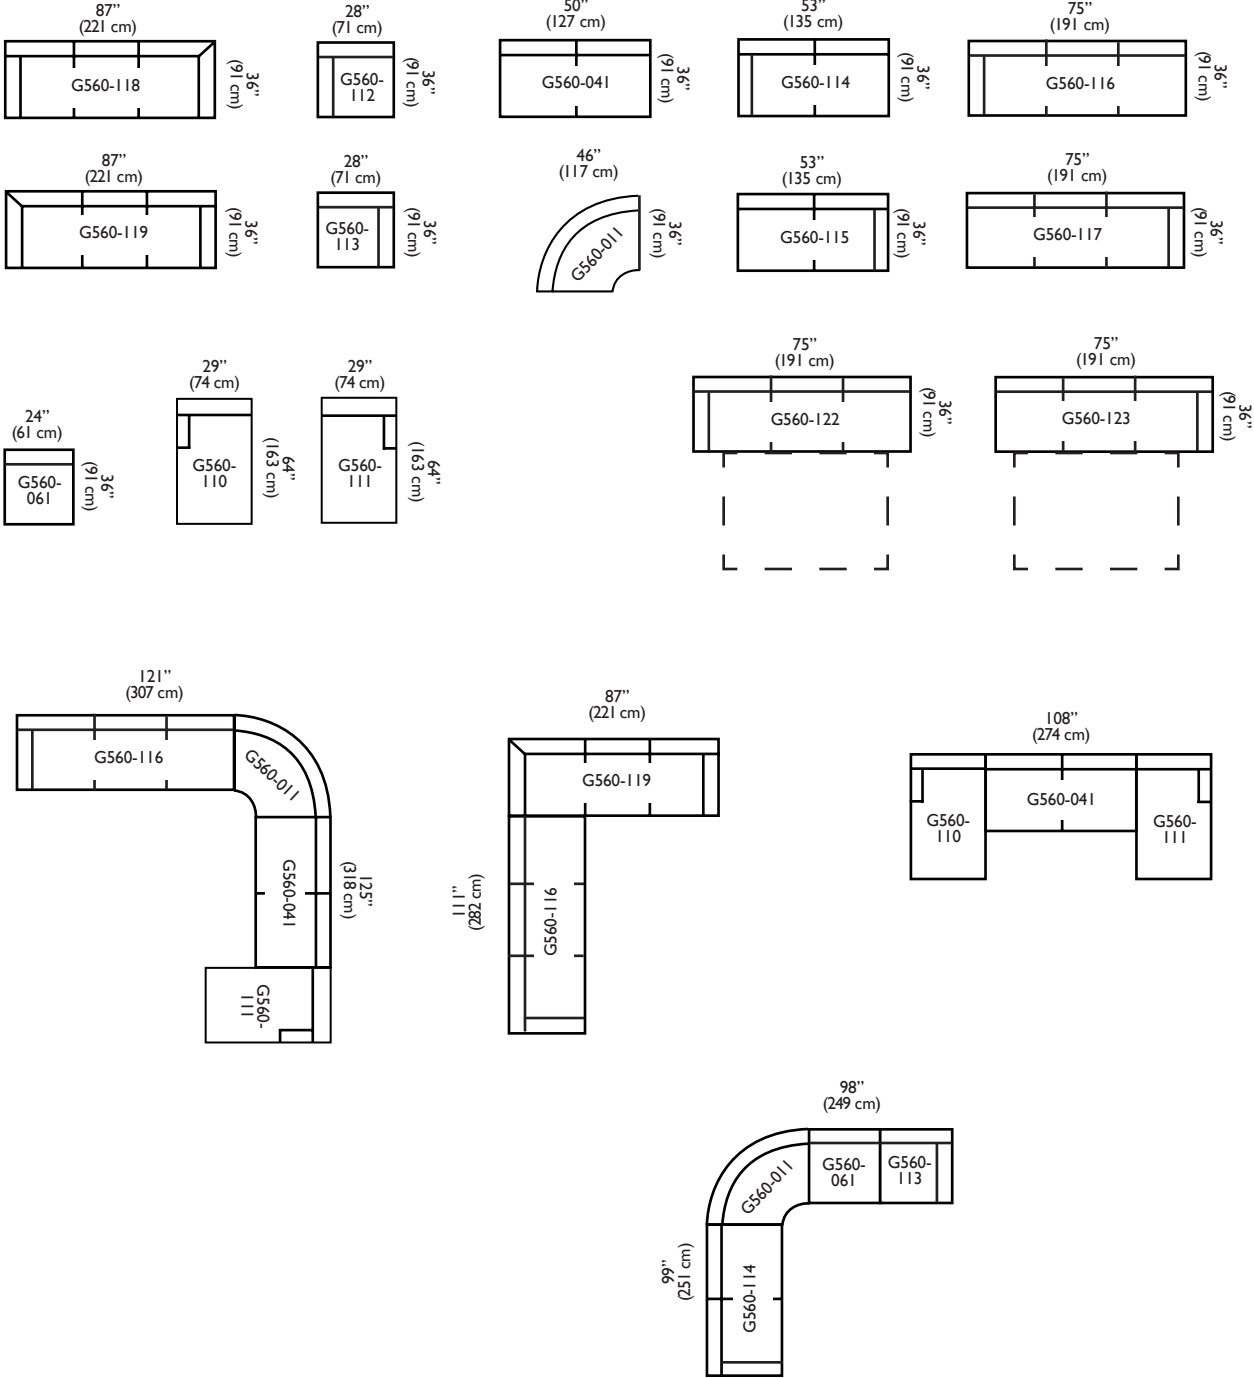

Martin Sectional

Shown in fabric 10086-67 and throw pillows in fabric 11344-67. Espresso leg finish.*

Overall Height: 34" Seat Height: 21" Seat Depth: 23" Arm Height: 25"

Standard Features	G560-011 Wedge	G560-041 Armless Loveseat	G560-061 Armless Chair	G560-110 Right Seat Chaise	G560-111 Left Seat Chaise	G560-112 Right 1-seat End	G560-113 Left 1-seat End	G560-114 Right 2-Seat End	G560-115 Left 2-Seat End
Tight Back	✓	✓	✓	✓	✓	✓	✓	✓	✓
One 20" Throw Pillow (TP)	✓	N/A	N/A	✓	✓	✓	✓	✓	✓
Wooden Leg Finish Choices	✓	✓	✓	✓	✓	✓	✓	✓	✓
300CC Cushion	✓	✓	✓	✓	✓	✓	✓	✓	✓
Suspension System	sinuous	sinuous	sinuous	sinuous	sinuous	sinuous	sinuous	sinuous	sinuous
Options — See Price List for Prices									
Feather Soft Cushion Only	✓	✓	✓	✓	✓	✓	✓	✓	✓
Fringe (BLF)	✓	N/A	N/A	✓	✓	✓	✓	✓	✓
Fitted Arm Covers	N/A	N/A	N/A	✓	✓	✓	✓	✓	✓
CloudCoil Innerspring Air Mattress	N/A	N/A	N/A	N/A	N/A	N/A	N/A	N/A	N/A
Extra Firm Cushion	✓	✓	✓	✓	✓	✓	✓	✓	✓

Standard Features	G560-116 Right 3-Seat End	G560-117 Left 3-Seat End	G560-118 Right 3-Seat End w/ Corner	G560-119 Left 3-Seat End w/ Corner	G560-122 Right 3-Seat End w/ Queen	G560-123 Left 3-Seat End w/ Queen
Tight Back	✓	✓	✓	✓	✓	✓
One 20" Throw Pillow (TP)	✓	✓	✓ (2)	✓ (2)	✓	✓
Wooden Leg Finish Choices	✓	✓	✓	✓	✓	✓
300CC Cushion	✓	✓	✓	✓	✓	✓
Suspension System	sinuous	sinuous	sinuous	sinuous	N/A	N/A
Options — See Price List for Prices						
Feather Soft Cushion Only	✓	✓	✓	✓	✓	✓
Fringe (BLF)	✓	✓	✓	✓	✓	✓
Fitted Arm Covers	✓	✓	✓	✓	✓	✓
CloudCoil Innerspring Air Mattress	N/A	N/A	N/A	N/A	✓	✓
Extra Firm Cushion	✓	✓	✓	✓	✓	✓

Pattern Availability: RG, PS, NM

Martin Sectional

NOTE: Measurements are considered approximate and may vary slightly due to HandCraftsmanship.