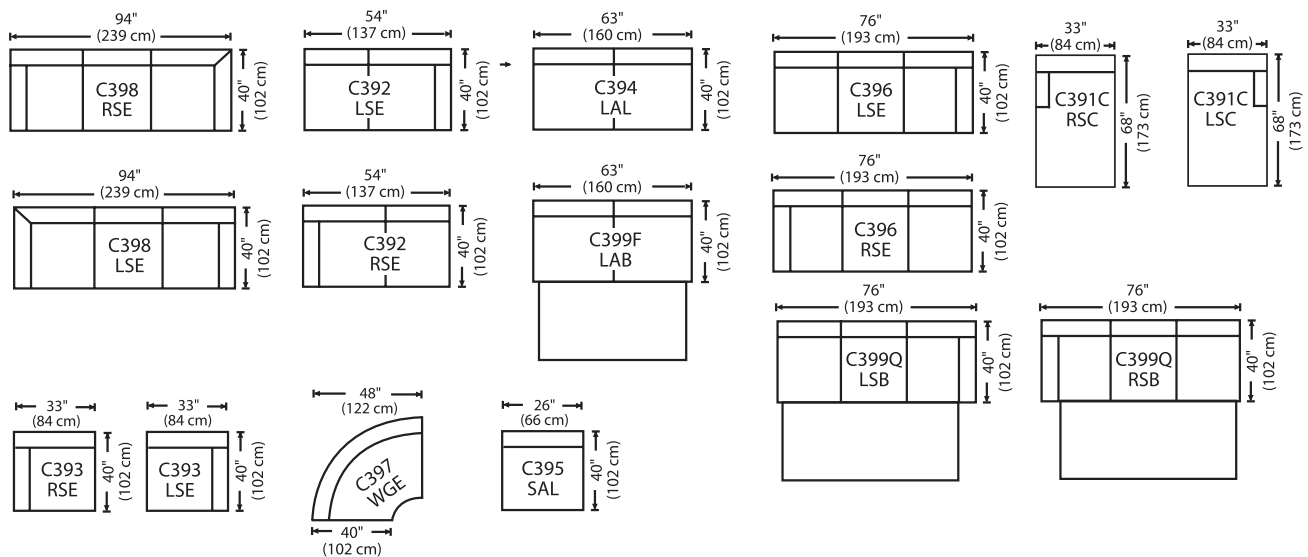

Masquerade

Overall Height: 37" Seat Height: 21" Seat Depth: 21" Arm Height: 25"

Slipcovers Only: C392S-000-SCO, C398S-000-SCO, C391CS-000-SCO, C396S-000-SCO, C399S-000-SCO, C394S-000-SCO, C399FS-000-SCO, C393S-000-SCO, C395S-000-SCO, C397S-000-SCO

This style series features a slipcover over an upholstered muslin base.

See groupings on following page.

Standard Features	C392-000	C398-000	C396-000	C391C-000	C399Q-000	C394-000	C399F-000	C393-000	C395-000	C397-000
Loose Pillow Back	✓	✓	✓	✓	✓	✓	✓	✓	✓	✓
One 20" Down Blend Throw Pillows (TP)	✓	2 TPS	✓	✓	✓	N/A	N/A	✓	N/A	✓
M850 Cushion (MSC)	✓	✓	✓	✓	✓	✓	✓	✓	✓	✓
Suspension System	sinuous	sinuous	sinuous	sinuous	N/A	sinuous	N/A	sinuous	sinuous	sinuous
Options — See Price List for Prices										
Feather Soft Cushion Package	✓	✓	✓	✓	✓	✓	✓	✓	✓	✓
Contrasting Welt Fabric (CW)	✓	✓	✓	✓	✓	✓	✓	✓	✓	✓
Fringe (BLF)	✓	✓	✓	✓	✓	N/A	N/A	✓	N/A	✓
CloudCoil Innerspring Air Mattress	N/A	N/A	N/A	N/A	✓	N/A	✓	N/A	N/A	N/A